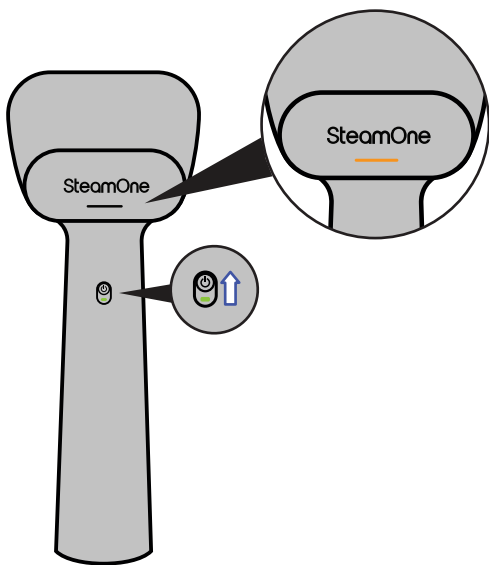

QUICK START

SteamOne

EUDTC75B
MEDTC76B
SUDTC77B
KRDC78B

EUDTC120B
MEDTC121B,
SUDTC122B,
KRDC123B

SteamOne

1

2

SteamOne

EUDTC75B

EUDTC120B

2

START / STOP

3

SteamOne

EUDTC75B

3min

EUDTC120B

4,20min

1

2

3

4

b

* Only 120 ml model
Uniquement sur
modèle 120ml