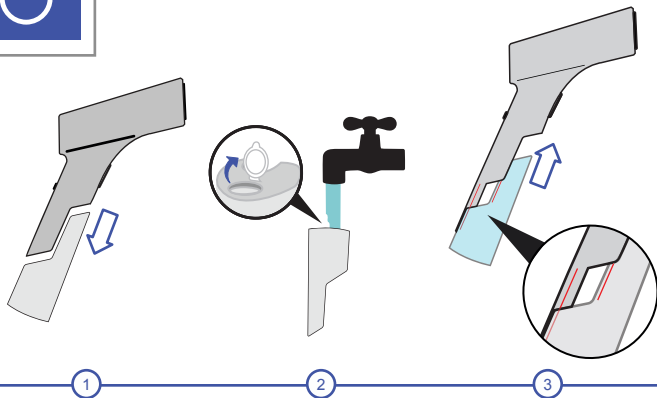

QUICK START

SteamOne

EUDTC75B
MEDTC76B
SUDTC77B
KRDC78B

EUDTC120B
MEDTC121B,
SUDTC122B,
KRDC123B

SteamOne

1

2

SteamOne

EUDTC75B

EUDTC120B

2

START / STOP

3

SteamOne

EUDTC75B

3min

EUDTC120B

4,20min

1

2

3

4

b

* Only 120 ml model
Uniquement sur
modèle 120ml